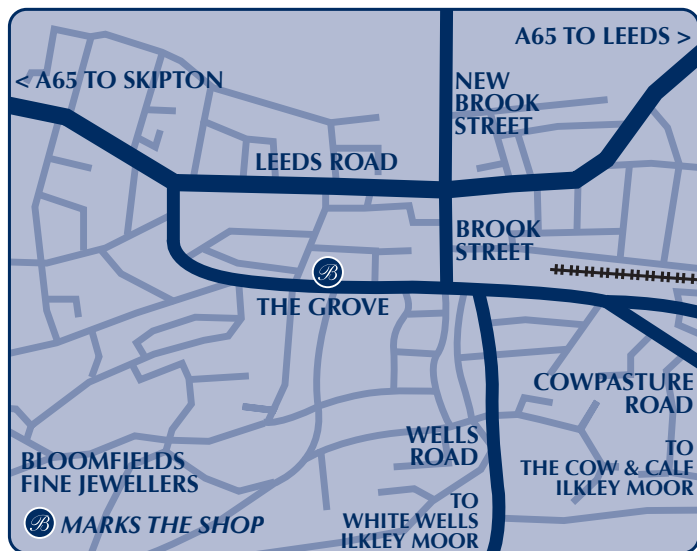

# BLOOMFIELDS

FINE JEWELLERS

We hope this map and our postal details below can help you find our shop from where you are traveling from.

#### **Road Direction from Leeds.**

Pick up the A65 signs posted to Ilkley. When you arrive at the main cross road with Brook Street, TURN LEFT. Then continue up Brook Street to the T Junction with The Grove and TURN RIGHT. Half way along The Grove you will find our shop on the right hand side.

#### **By Train from Leeds.**

Take the Wharfedale line to Ilkley. Walk out of the station and turn right onto Station Road. At the junction with Brook Street continue straight on. Half way along The Grove you will find our shop on the right hand side. It's no more than a three minute walk.

#### **Direction from Skipton.**

Pick up the A65 signs posted to Ilkley. When you arrive at the main cross road with Brook Street, TURN RIGHT. Then continue up Brook Street to the T Junction with The Grove and TURN RIGHT. Half way along The Grove you will find our shop on the right hand side.